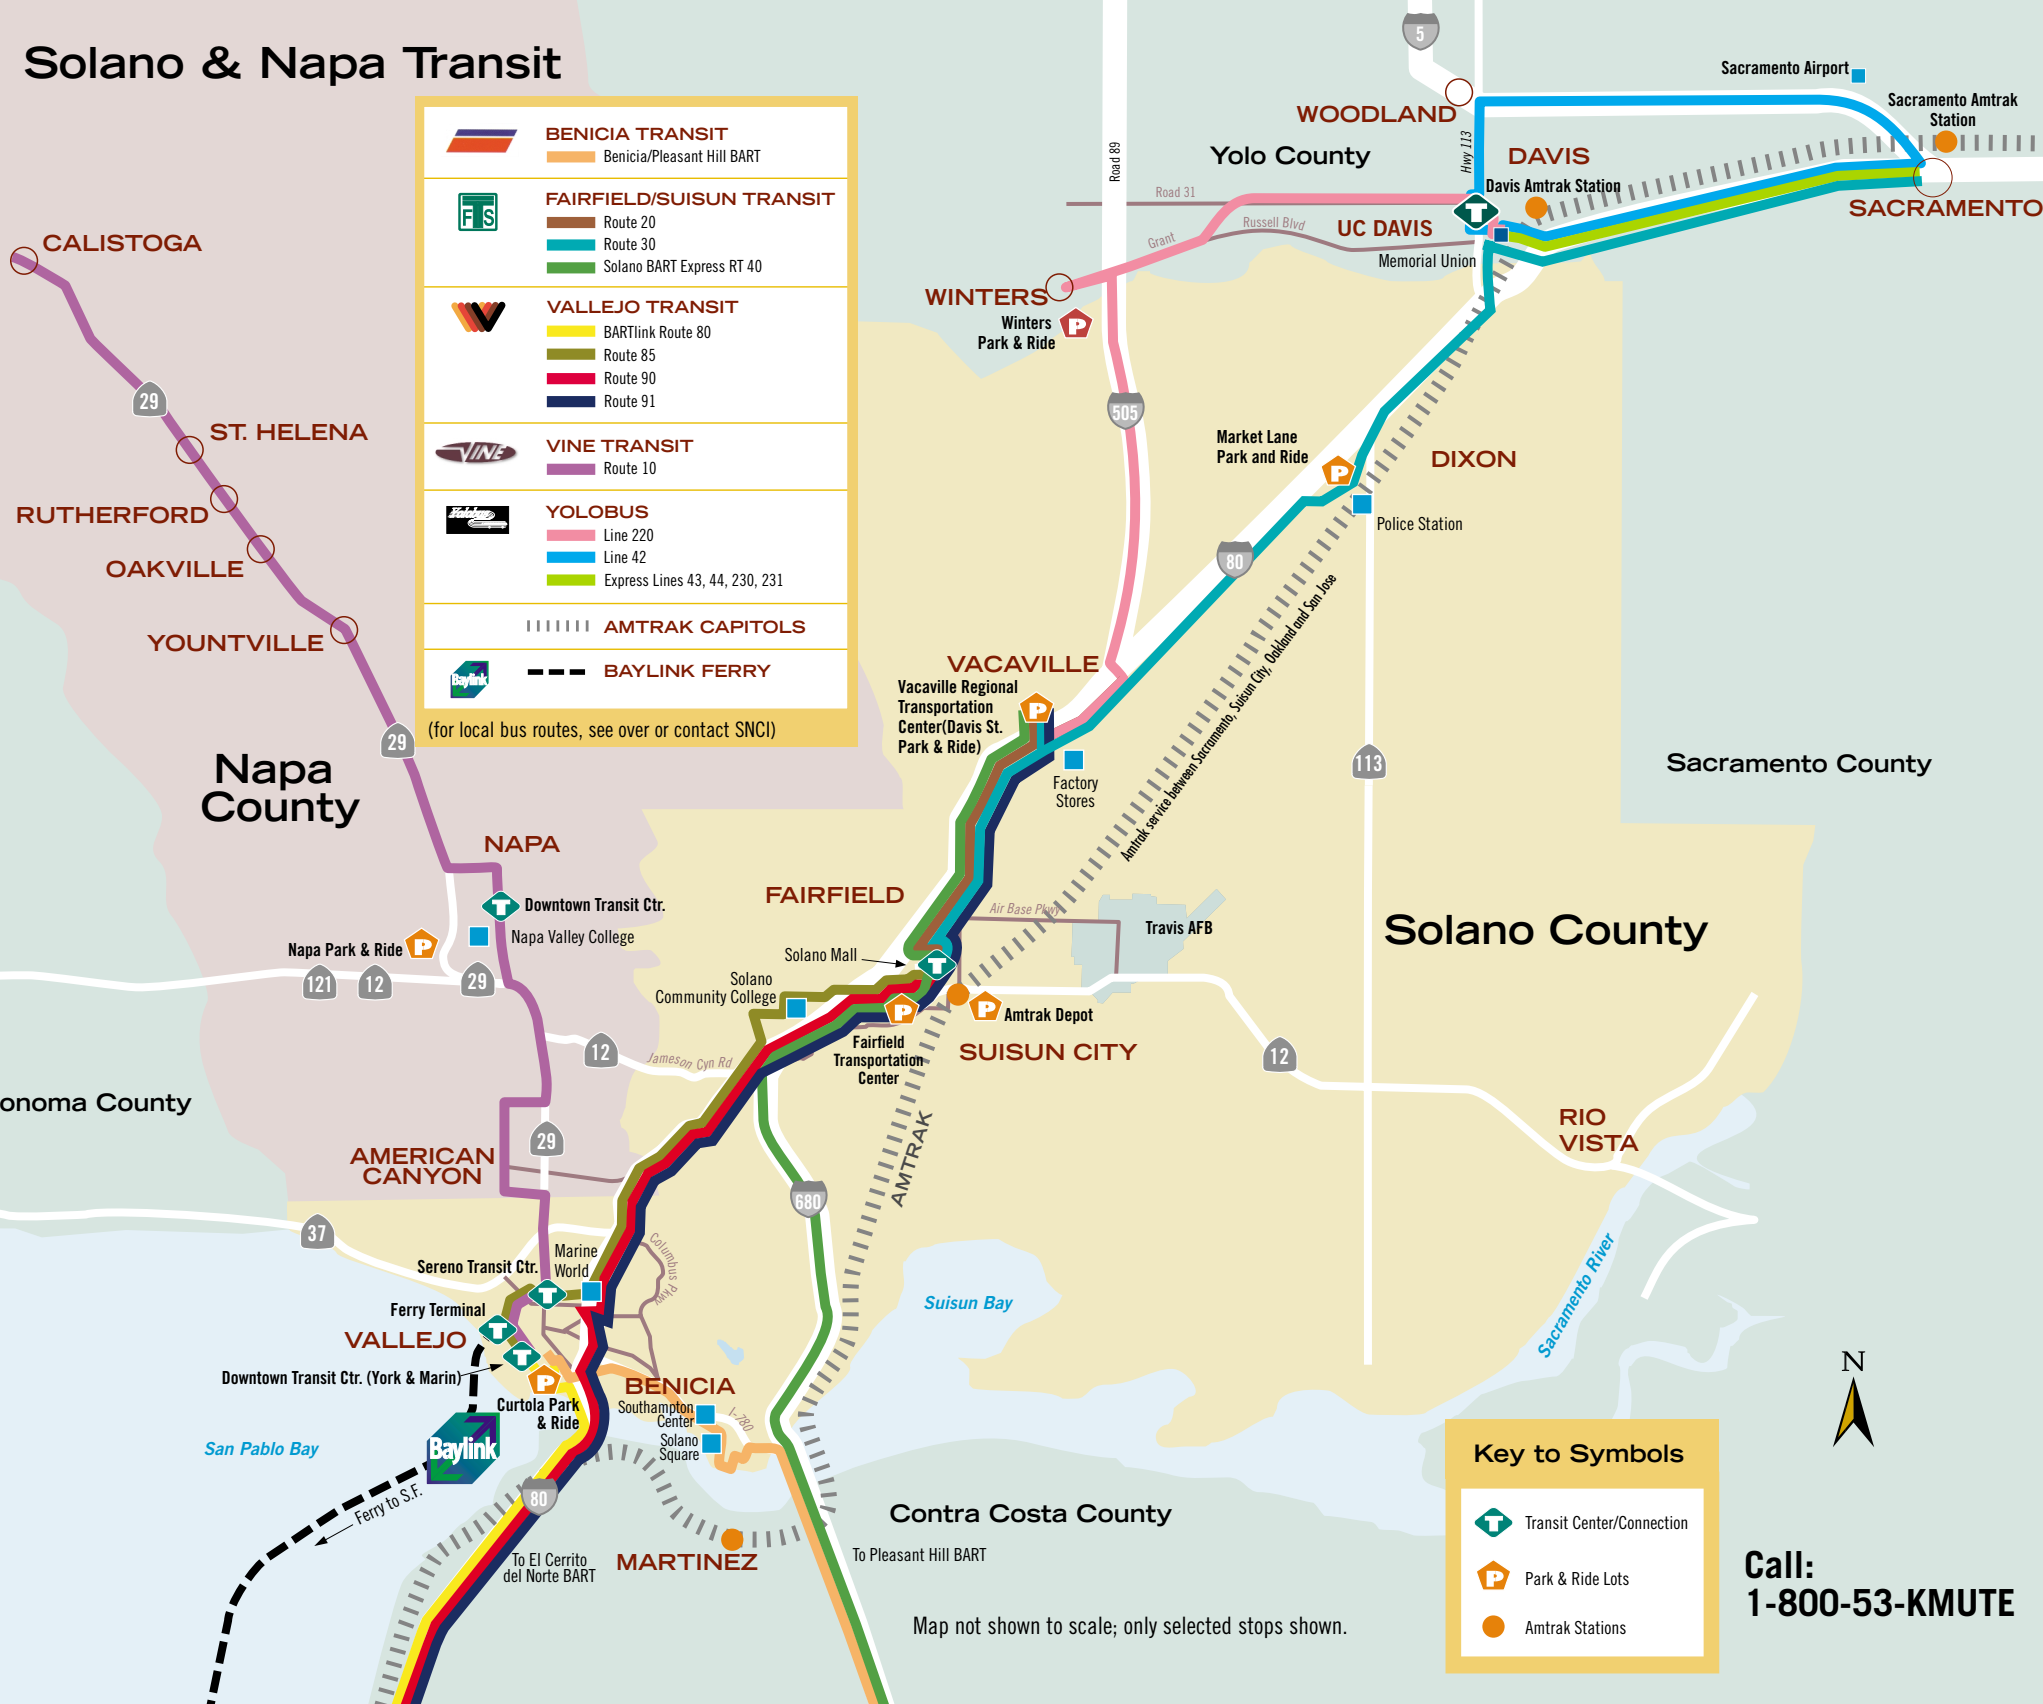

# Solano & Napa Transit

	<b>BENICIA TRANSIT</b> Benicia/Pleasant Hill BART
	<b>FAIRFIELD/SUISUN TRANSIT</b> Route 20 Route 30 Solano BART Express RT 40
	<b>VALLEJO TRANSIT</b> BARTlink Route 80 Route 85 Route 90 Route 91
	<b>VINE TRANSIT</b> Route 10
	<b>YOLOBUS</b> Line 220 Line 42 Express Lines 43, 44, 230, 231
	<b>AMTRAK CAPITOLS</b>
	<b>BAYLINK FERRY</b>

(for local bus routes, see over or contact SNCI)

**Key to Symbols**

- Transit Center/Connection
- Park & Ride Lots
- Amtrak Stations

Call:  
**1-800-53-KMUTE**

Map not shown to scale; only selected stops shown.